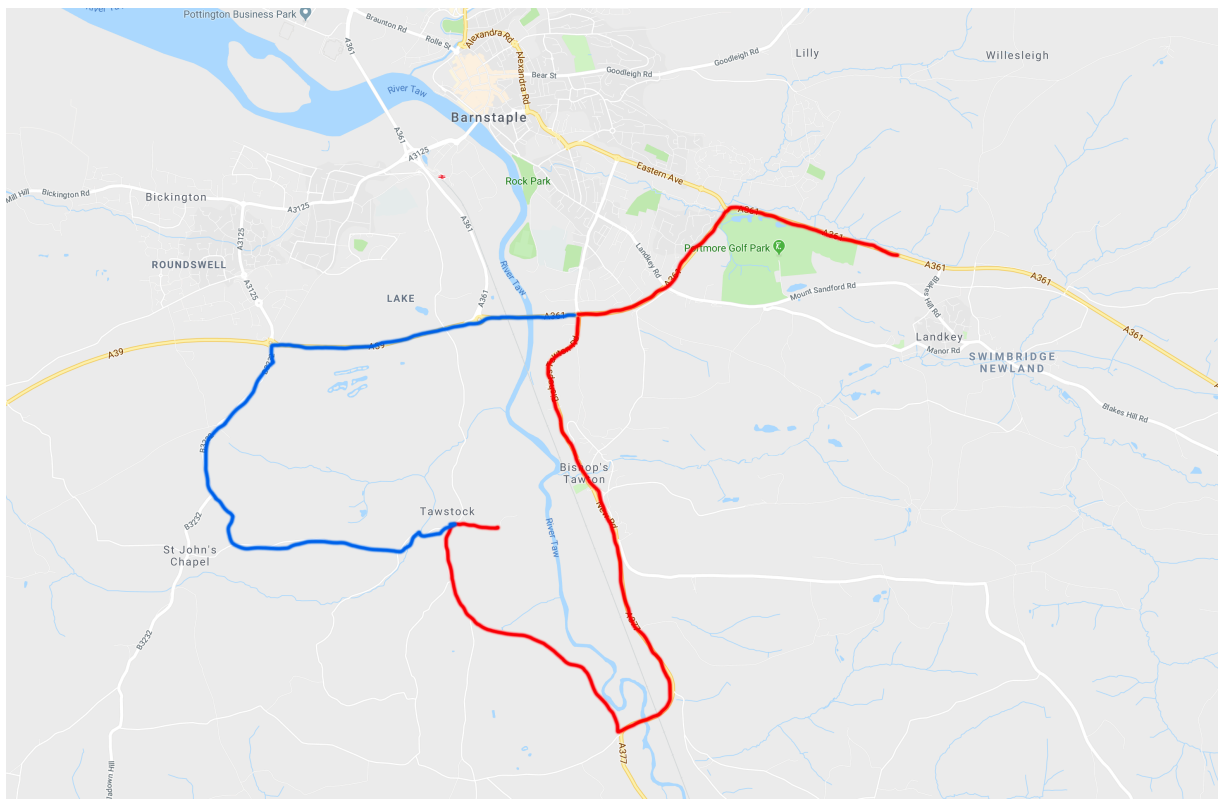

Directions to Tawstock Court

Address: Tawstock Court, Tawstock, Barnstaple. EX31 3HZ/EX31 3HY

RED ROUTE: Come along the North Devon Link Road (A361). When you reach Barnstaple Take the first exit at the roundabout towards Bideford/Bude (A39). At the Bishops Tawton Junction take the first exit (left) towards Bishops Tawton/Crediton (A377). Follow this road for approximately two miles (Look to right along this road and you will see Tawstock Court across the Valley). You will cross a bridge over a river. Soon after this you need to take a right signposted towards Tawstock. Follow this road for a few minutes until you reach Tawstock. Take a right at the village green and then right again signposted St Peter's Church. Follow this road for a few hundred metres and you will arrive at Tawstock Court.

BLUE ROUTE: Come along the North Devon Link Road (A361). When you reach Barnstaple Take the first exit at the roundabout towards Bideford/Bude (A39). At the Bishops Tawton Junction take the second exit straight over for a few hundred metres until you reach the Lake roundabout. Take the first exit straight over towards Bideford/Bude (A39). Follow this road until you reach the Roundswell Roundabout. Take the first exit towards Torrington (B3232) Follow this road a short way until you see sign for Eastacombe/Tawstock and take this left turning. Follow this road for a few minutes until you reach Tawstock. You will first past a thatched school on your left. Carry along this road up a hill and at a small village green carry straight on. You then need to take the first right after this signposted St Peter's Church. Follow this road for a few hundred metres and you will arrive at Tawstock Court.